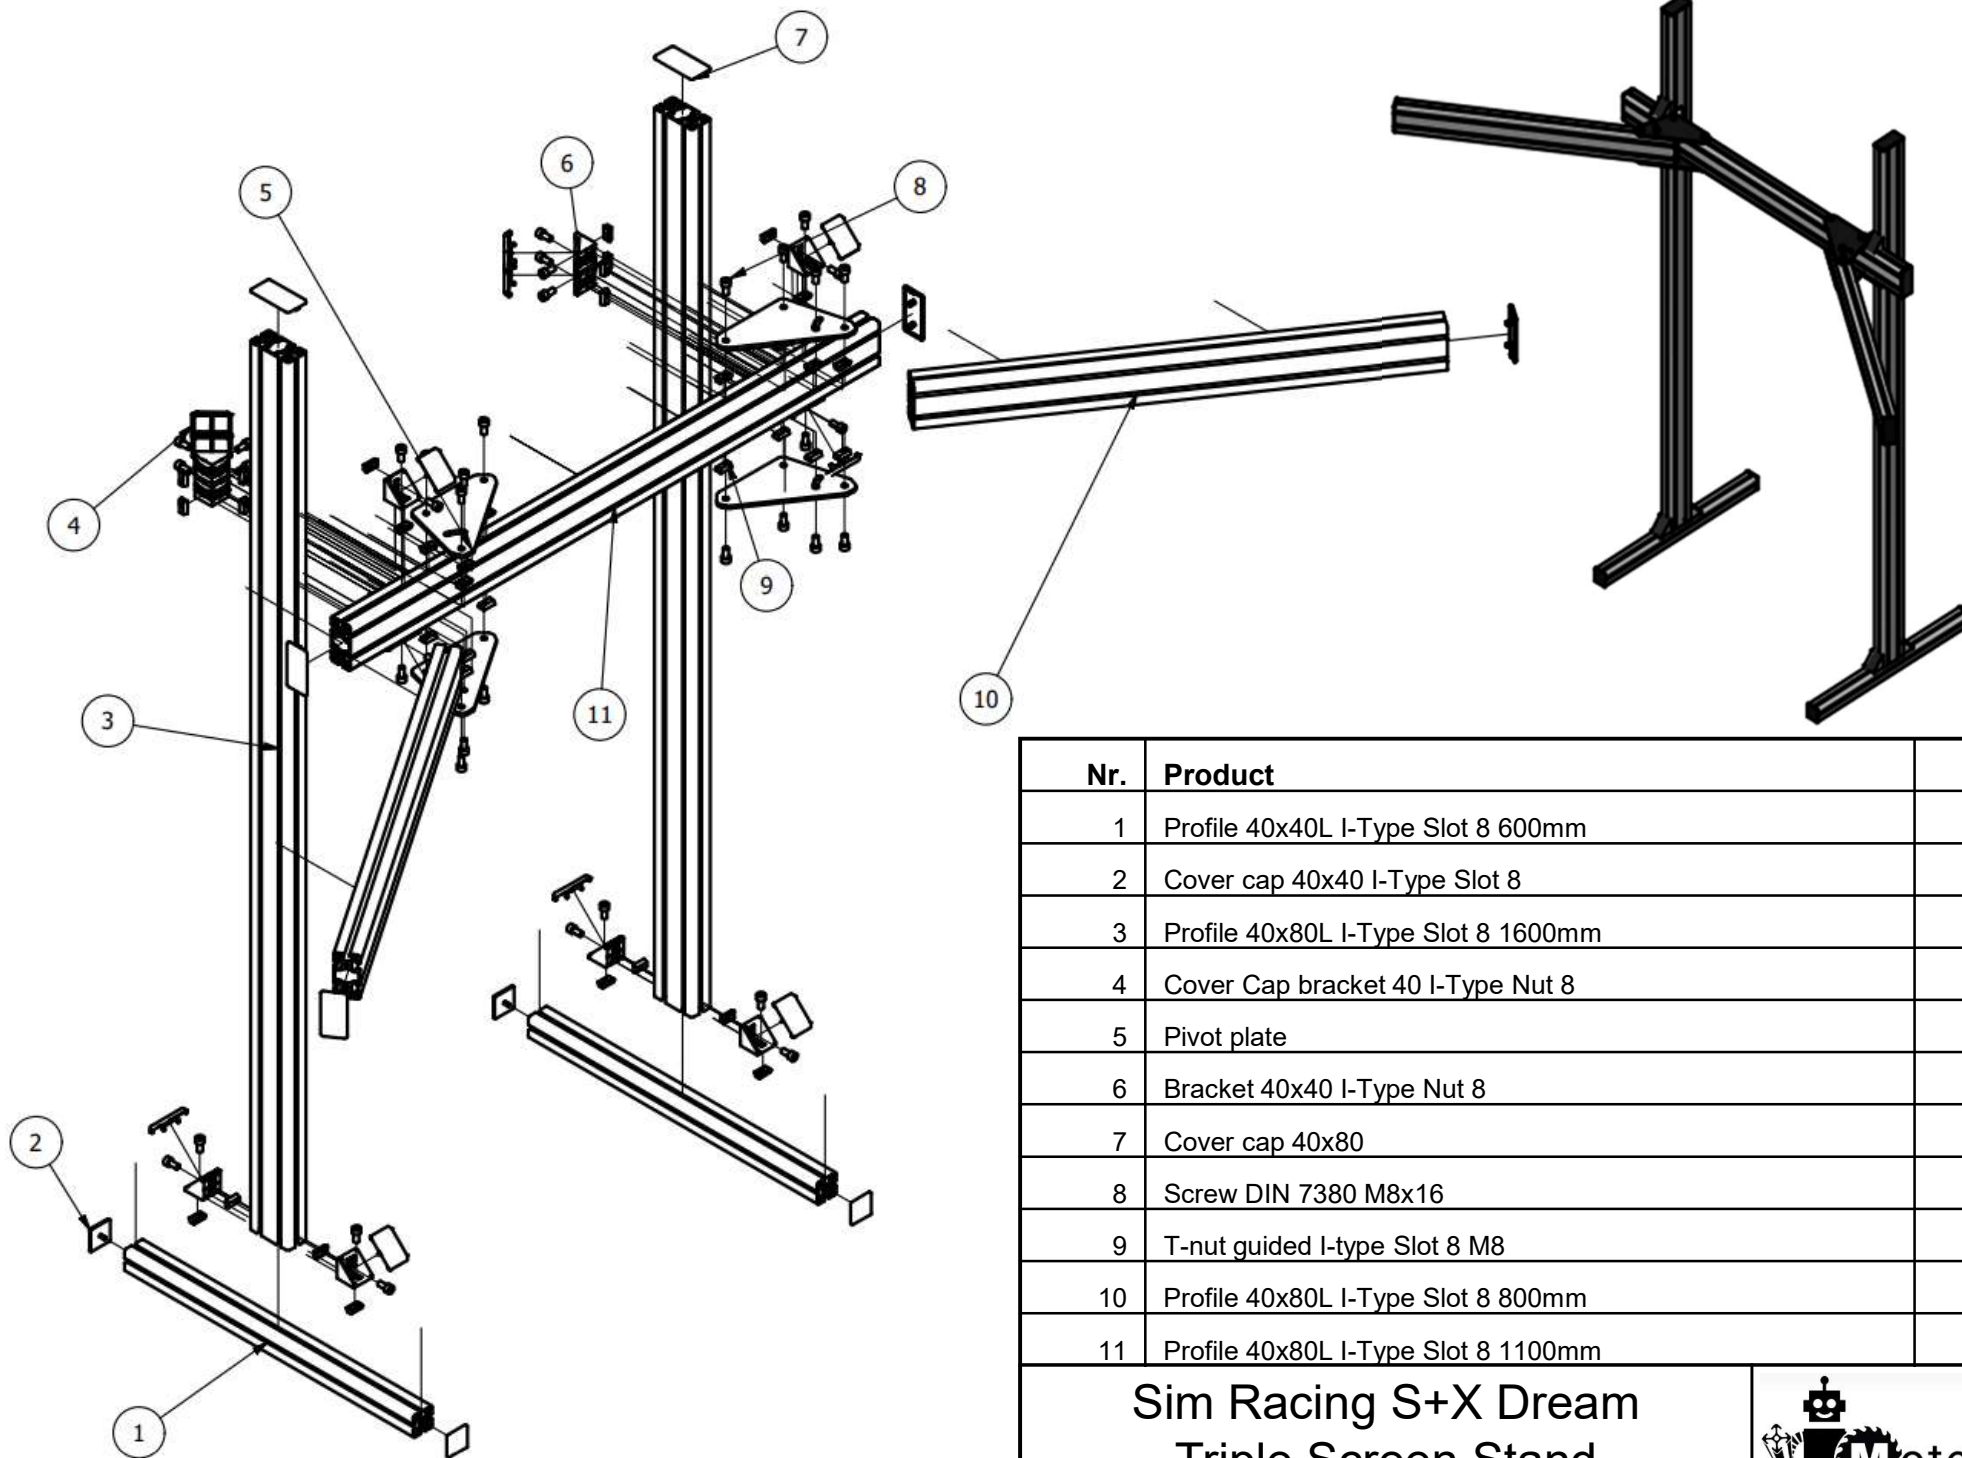

	NAME	DATE		
DESIGNER	OMAR ARIB			
TRIPLE SCREEN				

Nr.	Product	Qty.
1	Profile 40x40L I-Type Slot 8 600mm	2
2	Cover cap 40x40 I-Type Slot 8	4
3	Profile 40x80L I-Type Slot 8 1600mm	2
4	Cover Cap bracket 40 I-Type Nut 8	12
5	Pivot plate	4
6	Bracket 40x40 I-Type Nut 8	12
7	Cover cap 40x80	6
8	Screw DIN 7380 M8x16	40
9	T-nut guided I-type Slot 8 M8	40
10	Profile 40x80L I-Type Slot 8 800mm	2
11	Profile 40x80L I-Type Slot 8 1100mm	1

**Sim Racing S+X Dream
Triple Screen Stand**