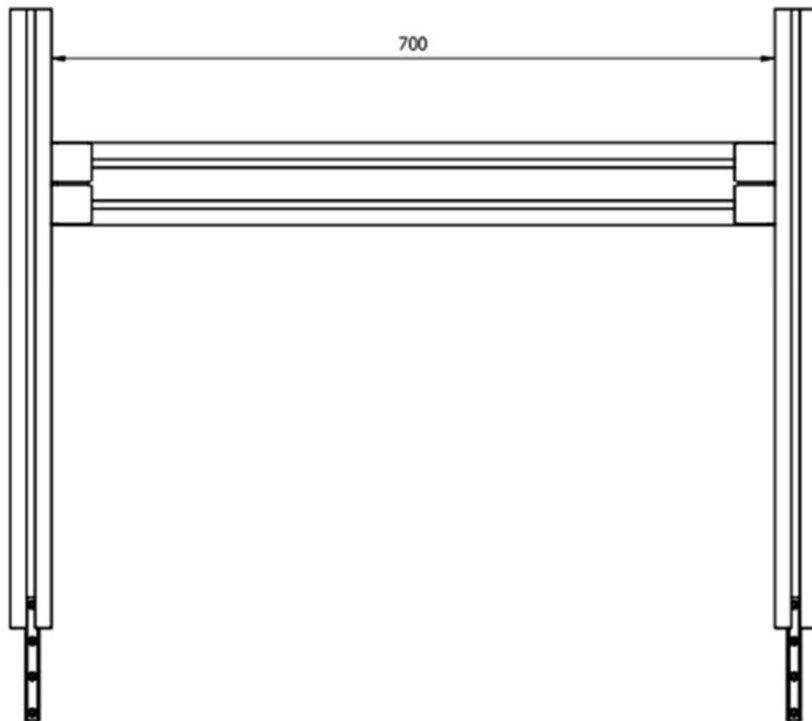

	NOMBRE	FECHA		
DIBUJA	OMAR ARIB			
ESCALA	SINGLE SCREEN FOR SDREAM			
1:5				

Nr.	Product	Qty.
1	Connection strip 120 slot 8	4
2	Profile 40x120 L Slot 8 I 600mm	2
3	Bracket 40 I-Type slot 8	4
4	Profile 40x80 L Slot 8 I 500mm	1
5	T-nut guided I-type slot 8 M8	8
6	Screw DIN 7380 M8x16	8
7	Cover Cap bracket 40 I-Typ Nut 8	4

Sim Racing S-Dream  
Single Screen Stand

	NOMBRE	FECHA		
DIBUJA	OMAR ARIB			
ESCALA	SINGLE SCREEN FOR XDREAM			
1:5				

Nr.	Product	Qty.
1	Connection strip 120 slot 8	4
2	Profile 40x120 L Slot 8 I 600mm	2
3	Bracket 40 I-Type slot 8	4
4	Profile 40x80 L Slot 8 I 700mm	1
5	T-nut guided I-type slot 8 M8	8
6	Screw DIN 7380 M8x16	8
7	Cover Cap bracket 40 I-Typ Nut 8	4