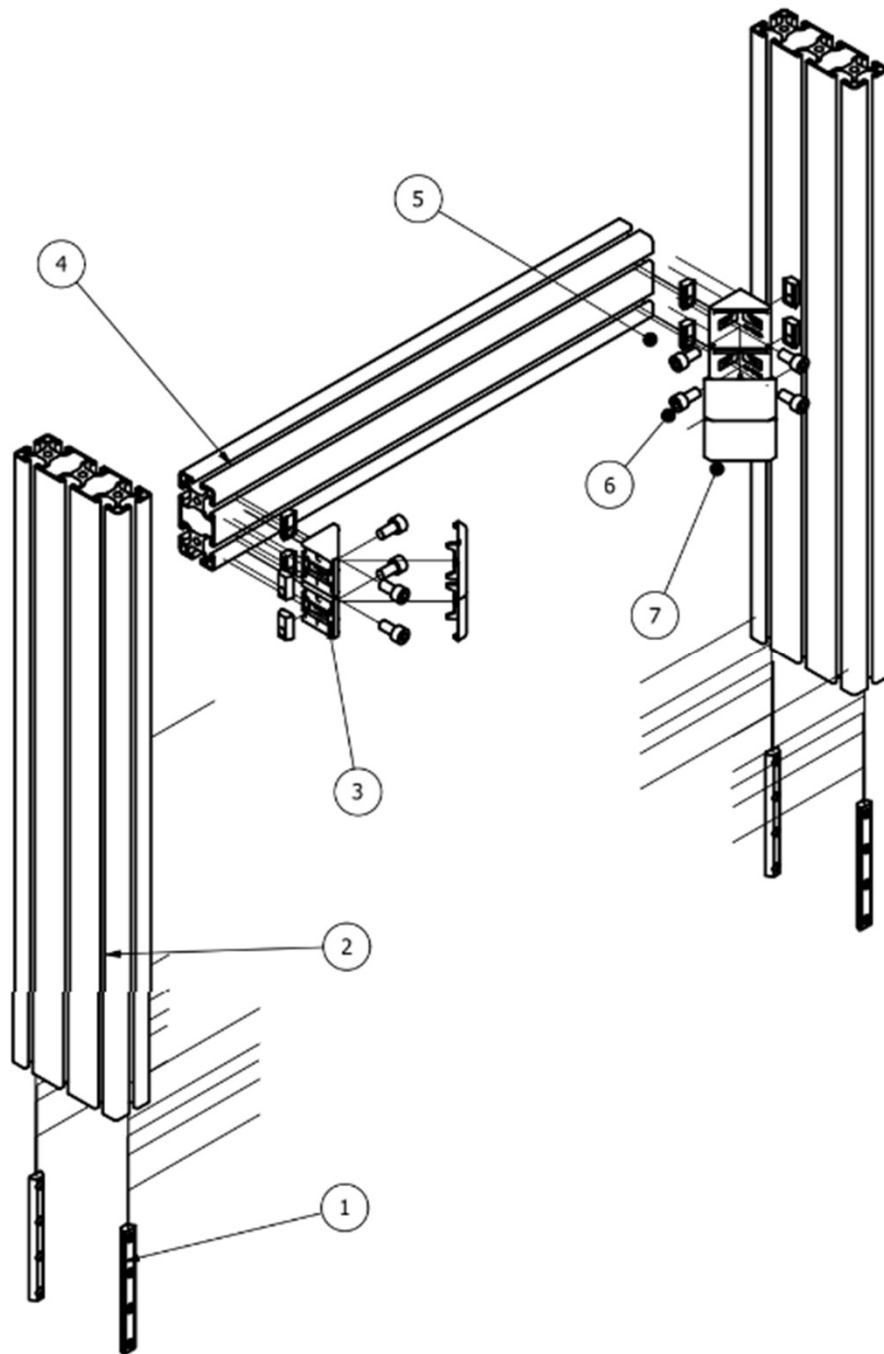

	NOMBRE	FECHA		
DIBUJA	OMAR ARIB			
ESCALA	SINGLE SCREEN FOR SDREAM			
1:5				

Nr.	Product	Qty.
1	Connection strip 120 slot 8	4
2	Profile 40x120 L Slot 8 I 600mm	2
3	Bracket 40 I-Type slot 8	4
4	Profile 40x80 L Slot 8 I 500mm	1
5	T-nut guided I-type slot 8 M8	8
6	Screw DIN 7380 M8x16	8
7	Cover Cap bracket 40 I-Typ Nut 8	4

Sim Racing S-Dream  
Single Screen Stand

	NOMBRE	FECHA		
DIBUJA	OMAR ARIB			
ESCALA	SINGLE SCREEN FOR XDREAM			
1:5				

Nr.	Product	Qty.
1	Connection strip 120 slot 8	4
2	Profile 40x120 L Slot 8 I 600mm	2
3	Bracket 40 I-Type slot 8	4
4	Profile 40x80 L Slot 8 I 700mm	1
5	T-nut guided I-type slot 8 M8	8
6	Screw DIN 7380 M8x16	8
7	Cover Cap bracket 40 I-Typ Nut 8	4

Sim Racing X-Dream  
Single Screen Stand