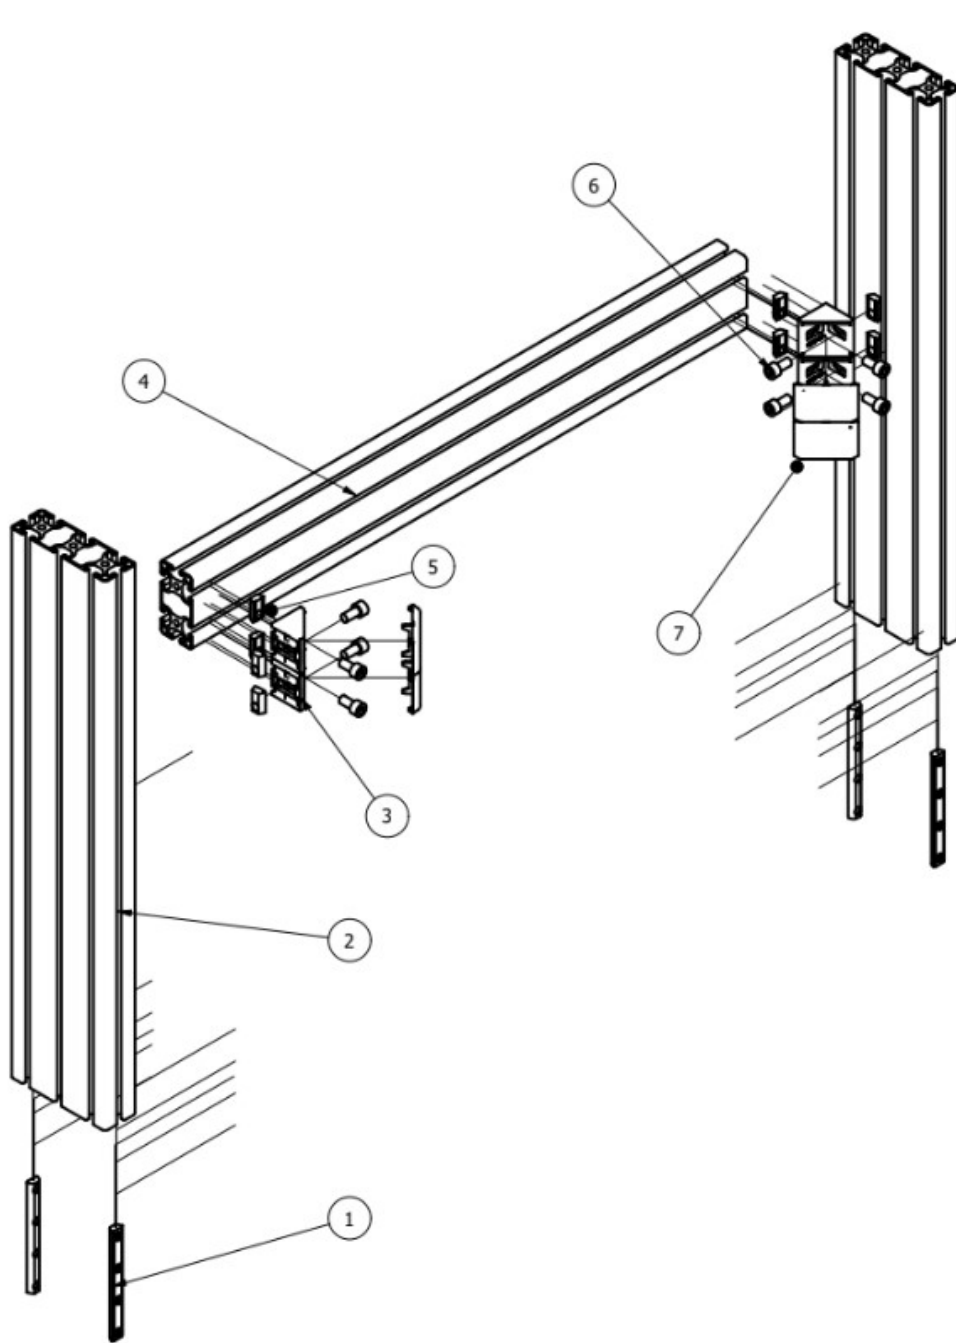

	NOMBRE	FECHA		
DIBUJA	OMAR ARIB			
ESCALA	SINGLE SCREEN FOR SDREAM			
1:5				

Nr.	Product	Qty.
1	Connection strip 120 slot 8	4
2	Profile 40x120 L Slot 8 I 600mm	2
3	Bracket 40 I-Type slot 8	4
4	Profile 40x80 L Slot 8 I 500mm	1
5	T-nut guided I-type slot 8 M8	8
6	Screw DIN 7380 M8x16	8
7	Cover Cap bracket 40 I-Typ Nut 8	4

Sim Racing S-Dream  
Single Screen Stand

	NOMBRE	FECHA		
DIBUJA	OMAR ARIB			
ESCALA	SINGLE SCREEN FOR XDREAM			
1:5				

Nr.	Product	Qty.
1	Connection strip 120 slot 8	4
2	Profile 40x120 L Slot 8 I 600mm	2
3	Bracket 40 I-Type slot 8	4
4	Profile 40x80 L Slot 8 I 700mm	1
5	T-nut guided I-type slot 8 M8	8
6	Screw DIN 7380 M8x16	8
7	Cover Cap bracket 40 I-Typ Nut 8	4

Sim Racing X-Dream  
Single Screen Stand