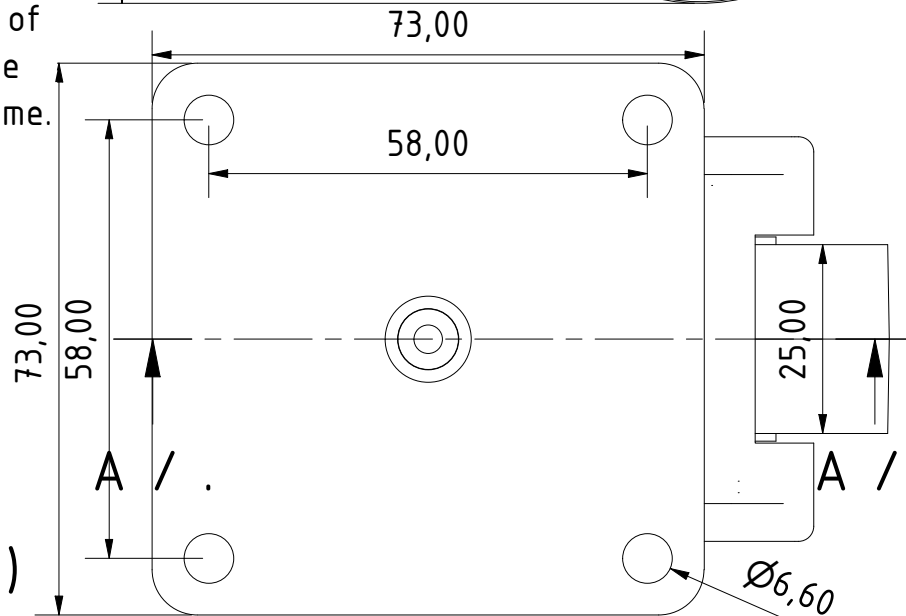

Note:

All dimensions in mm  
We can't guarantee the  
accuracy of the drawing  
and CAD files (because of  
changes by supplier). We  
try to adapt this realtime.  
[www.motedis.com](http://www.motedis.com)

VIEW3 ( 1 : 2 )

Ø50,00

A-A ( 1 : 1 ) / .

VIEW1 ( 1 : 1 )

Motedis\_LC-FM60