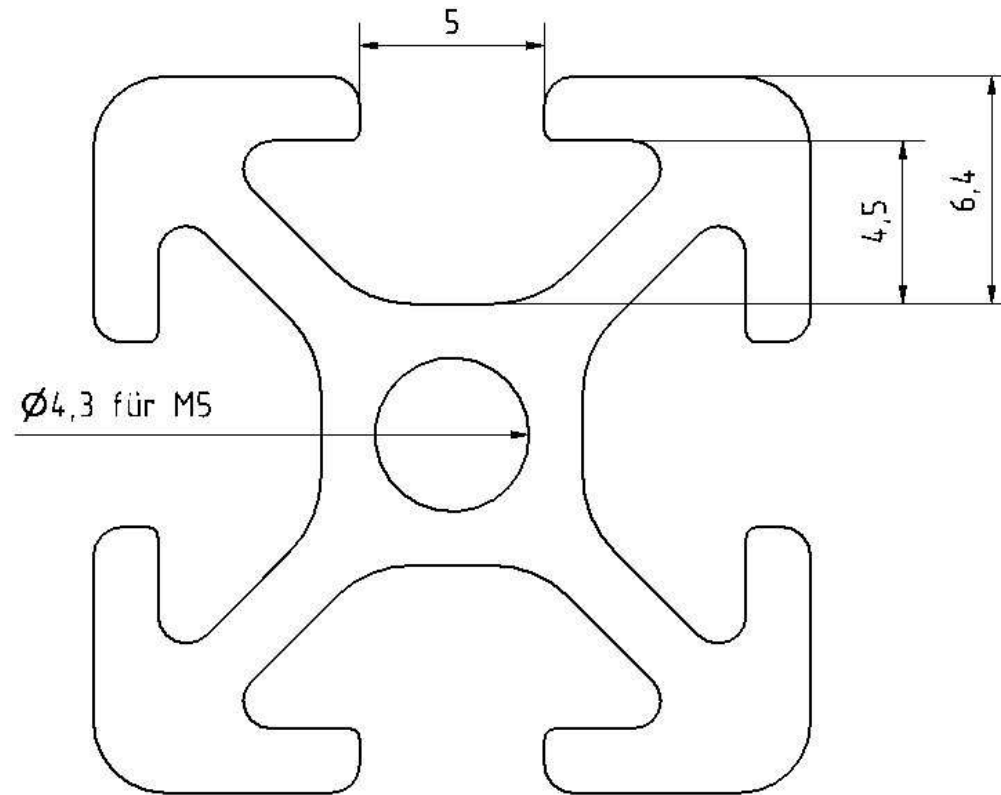

MOTEDIS UG

Technical Product Data

Slot profiles

Profile 20 I-Type slot 5

Profile 20 B-Type slot 6

Profile 30 B-Type slot 8

Profile 40 I-Type slot 8

Profile 45 B-Type slot 10