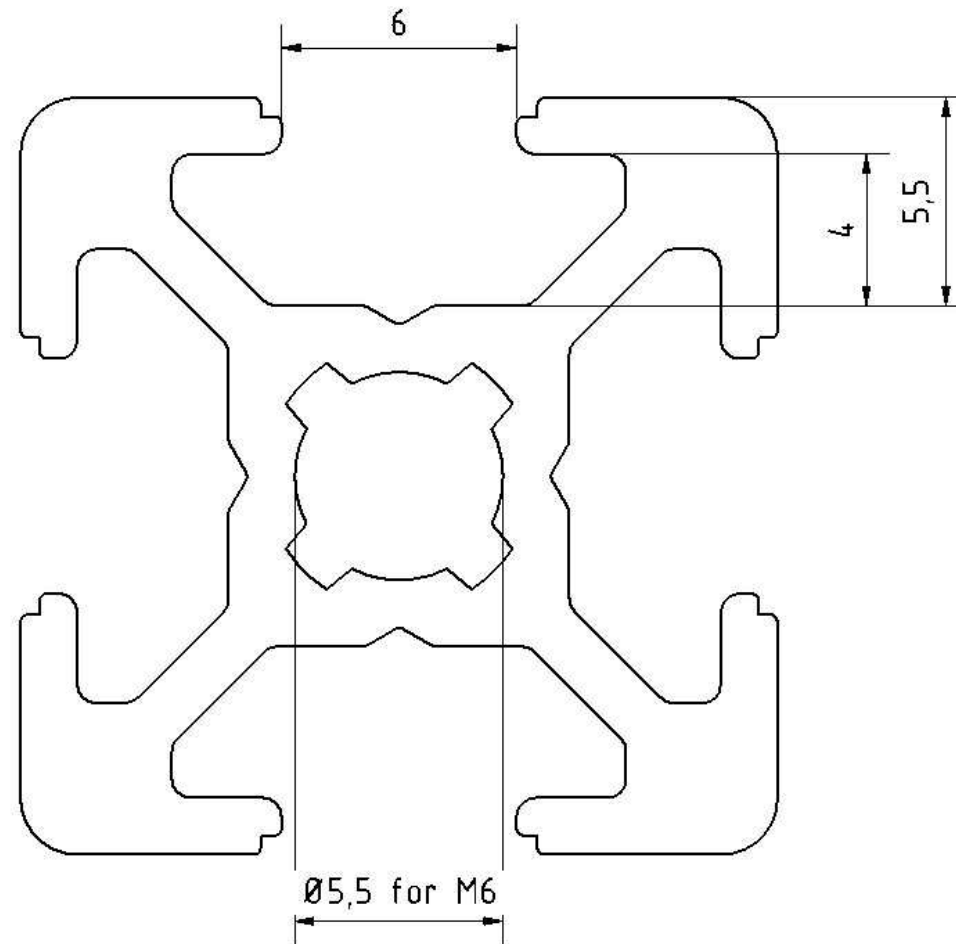

MOTEDIS UG

Technical Product Data

Slot profiles

Profile 20 I-Type slot 5

Profile 20 B-Type slot 6

Profile 30 B-Type slot 8

Profile 40 I-Type slot 8

Profile 45 B-Type slot 10